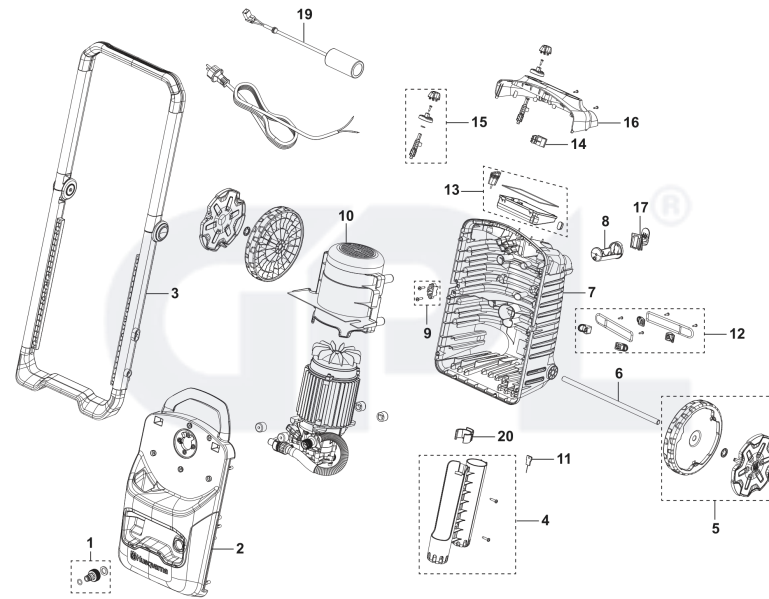

PW 350
OVERVIEW

Ref	Article Number	Article Name	Qty	Comment
1	592617689	SNABBKOPPLING	1	
2	547365901	KÅPA	1	COVER PW350
3	547366301	HANDTAG	1	HANDLE COMPLETE
4	547366401	HÅLLARE	1	GUN AND LANCE HOLDER
5	547366601	HJUL	1	WHEEL
6	547366901	HJULAXEL	1	WHEEL AXLE
7	547367001	KÅPA	1	REAR CABINET KIT
8	547367101	HÅLLARE	1	FOAM SPRAYER HOLDER
9	547367201	HÅLLARE	1	WIRE HOLDER
10	547367301	MOTORKÅPA	1	MOTOR COVER
11	596024901	CLEANER	1