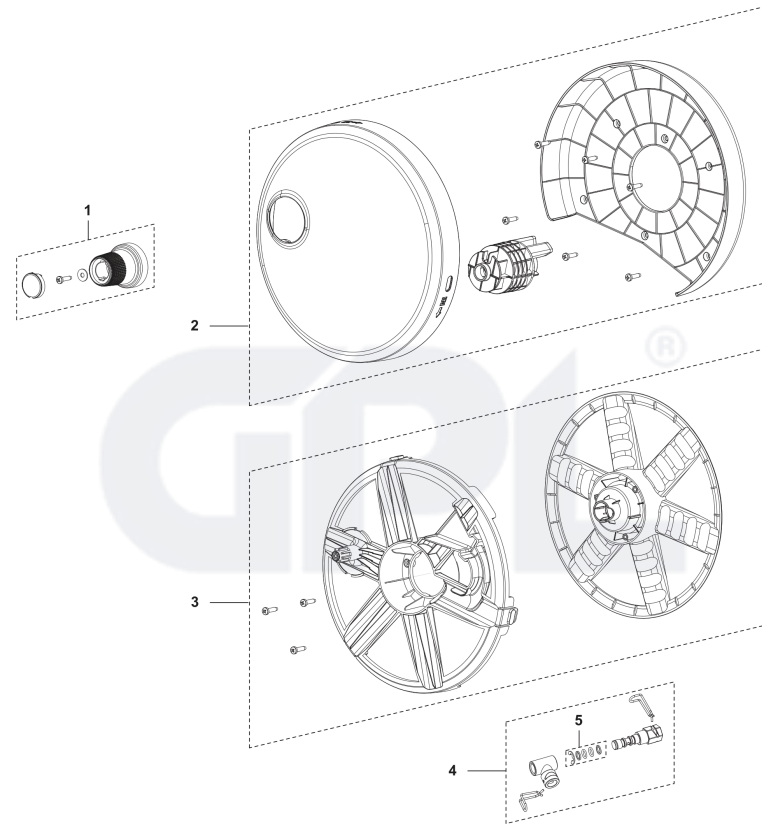

## Husqvarna PW 350 <sup>®</sup>

GPL

PW 350  
HOSE REEL

<b>Ref</b>	<b>Article Number</b>	<b>Article Name</b>	<b>Qty</b>	<b>Comment</b>
1	547378301	GREPP	1	HANDLE GRIP
2	547378801	KÅPA	1	HOSE REEL COVERS AND AXLE
3	547379301	SLANGRULLE	1	HOSE REEL SUPPORT
4	547379701	ADAPTER	1	ADAPTER SYSTEM
5	547379801	PACKNING	1	GASKETS FOR ADAPTER SYSTEM