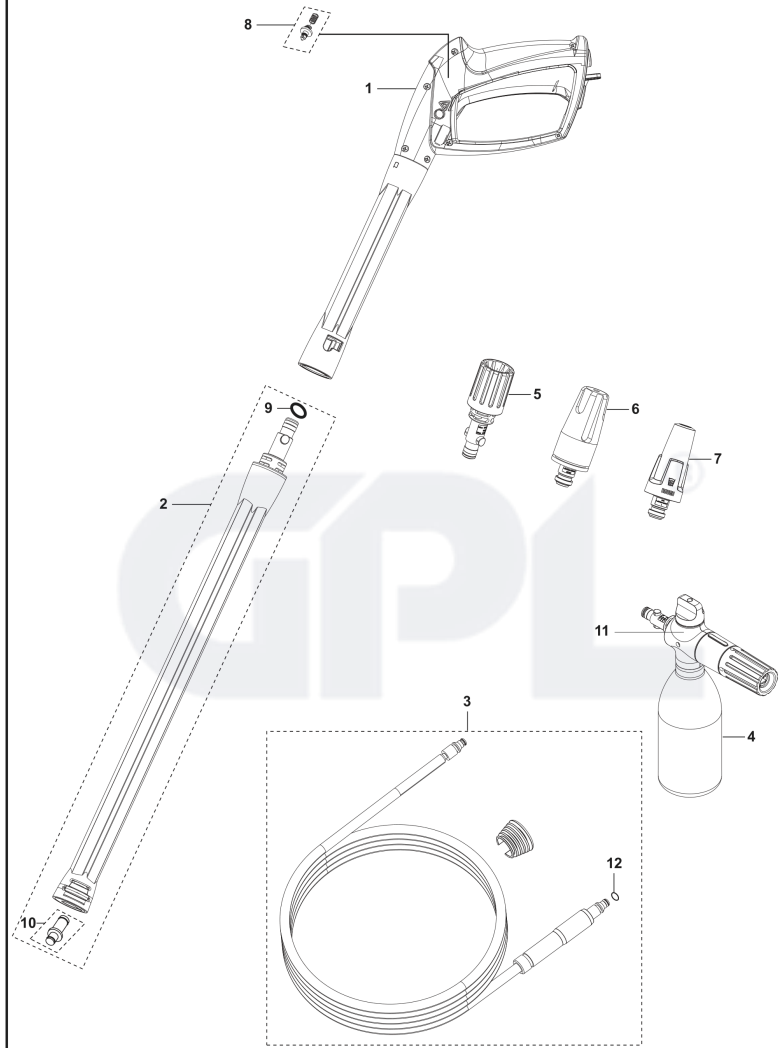

PW 350
TUBE

Ref	Article Number	Article Name	Qty	Comment
1	592617633	PISTOL	1	G4 GUN DARK GREY
2	592617635	RÖR	1	G4 NOZZLE TUBE SHORT
3	547380801	SLANG	1	HOSE ULTRAFLEX 9M
4	546871801	SPRAYER	1	Foam Sprayer FS 400
5	547075701	MUNSTYCKE	1	SHORT RANGE NOZZLE SP
6	546091001	MUNSTYCKE	1	C&C GENTLE NOZZLE (TORNADO)
7	546090901	MUNSTYCKE	1	C&C ROUGH NOZZLE (POWERSPEED)
8	592617655	SERVICE KIT	1	KIT F. G3 GUN SPRING & VALVE
9	592617673	O-RING	1	O-RING 9.0X2.6 SH90 NBR
10	592617657	MUNSTYCKE	1	LOW PRESSURE W O-RINGS
11	547708601	FILTER	1	WATER FILTER