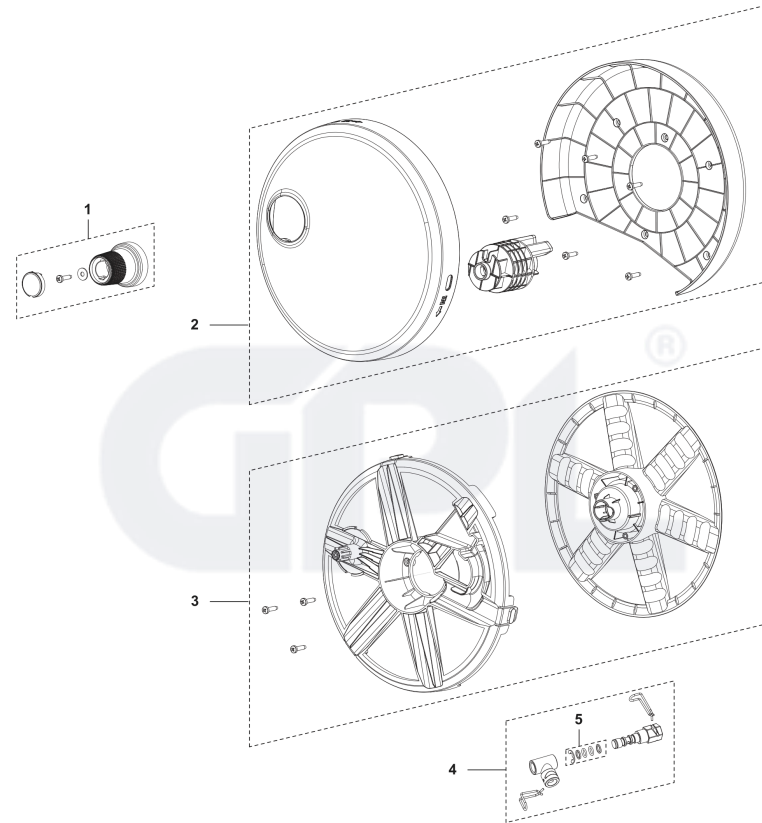

2026-04-10

Husqvarna PW 370 [®]

GPL

PW 370
HOSE REEL

Ref	Article Number	Article Name	Qty	Comment
1	547378301	GREPP	1	HANDLE GRIP
2	547378801	KÅPA	1	HOSE REEL COVERS AND AXLE
3	547379301	SLANGRULLE	1	HOSE REEL SUPPORT
4	547379701	ADAPTER	1	ADAPTER SYSTEM
5	547379801	PACKNING	1	GASKETS FOR ADAPTER SYSTEM

GPL®

PW 370
MOTOR PUMP

Ref	Article Number	Article Name	Qty	Comment
1	596027001	RING	1	
2	547373601	FAN	1	FAN
3	547373801	MOTOR	1	MOTOR 2.1KW50Hz
5	547374501	SKIVA	1	WOBBLE DISC KIT 10.7 DEG
6	592617678	KOLV	1	PISTON COMPLETE KIT 3PCS
7	592617672	O-RING	1	O-RING 72X2 SH90
8	599951701	CYLINDER	1	
9	592617624	SERVICE KIT	1	EASY START KIT
11	592617651	FILTER	1	INLET FILTER MESH SP
13	592617662	BACKVENTIL	1	NON RETURN VALVE COMPLETE
14	547375501	SLANG	1	INTERNAL HP HOSE KIT

15	598527501	VENTIL	1	
16	547376001	MIKROBRYTARE	1	MICROSWITCH BOX COMPLETE
17	592617706	KRAGE	1	THRUST COLLAR WATER KIT
18	503263026	O-RING	1	O-RING 10.0X2.2 NBR 90
19	592617693	VENTILSATS	1	
21	592617653	VENTIL	1	INLET OUTLET VALVE 6PCS
22	592617614	TOPPLOCK	1	
25	547376701	SCREW	1	SCREW M6X70 DIN 912 4PCS
26	592617652	PACKNING	1	INLET GASKET
27	547377201	KOPPLING	1	CONNECTOR WATER
28	547377401	PACKNING	1	Gasket D24XD14.4X3 Nitril SH80
29	547377701	INLOPP	1	WATER INLET FLOW

30	547377901	SEAL	1	CAP SEAL INLET
32	547378201	SENSOR	1	FLOWMETER TEMP SENSOR
33	592617705	LAGER	1	THRUST BALL BEARING

PW 370
OVERVIEW

Ref	Article Number	Article Name	Qty	Comment
1	547366201	SNABBKOPPLING	1	WATER INLET MALE COUPLING
2	547366101	KÅPA	1	COVER PW370
3	547366301	HANDTAG	1	HANDLE COMPLETE
4	547366401	HÅLLARE	1	GUN AND LANCE HOLDER
5	547366601	HJUL	1	WHEEL
6	547366901	HJULAXEL	1	WHEEL AXLE
7	547367001	KÅPA	1	REAR CABINET KIT
9	547367201	HÅLLARE	1	WIRE HOLDER
10	547367401	MOTORKÅPA	1	MPU COVER KIT
11	596024901	CLEANER	1	
12	547367601	KROK	1	HOOKS AND STRAPS