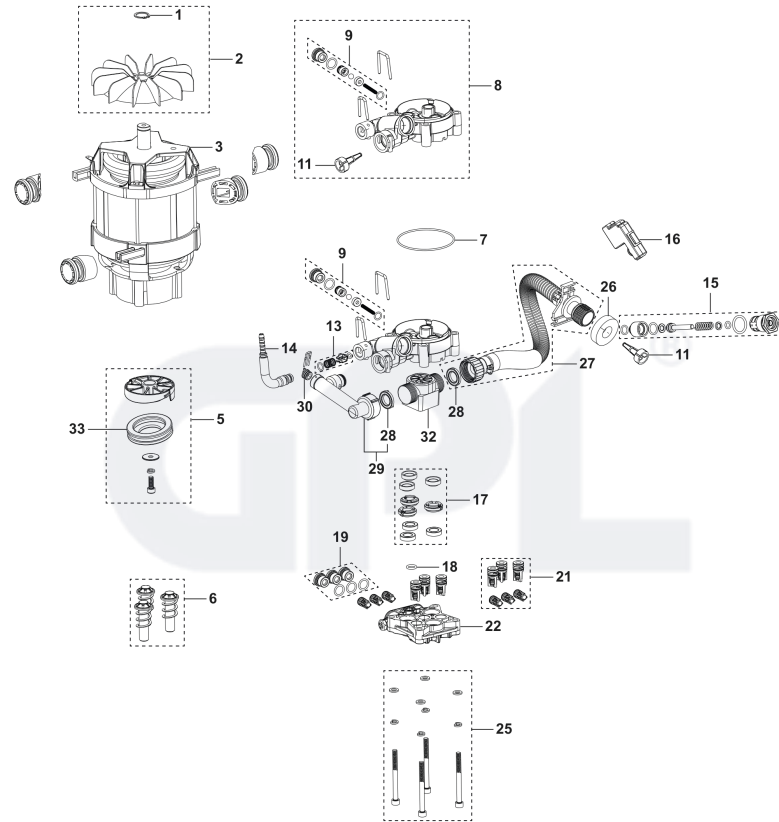

2026-04-10

Husqvarna PW 370 [®]

GPL

PW 370
HOSE REEL

Ref	Article Number	Article Name	Qty	Comment
1	547378301	GREPP	1	HANDLE GRIP
2	547378801	KÅPA	1	HOSE REEL COVERS AND AXLE
3	547379301	SLANGRULLE	1	HOSE REEL SUPPORT
4	547379701	ADAPTER	1	ADAPTER SYSTEM
5	547379801	PACKNING	1	GASKETS FOR ADAPTER SYSTEM

GPL®

PW 370
MOTOR PUMP

Ref	Article Number	Article Name	Qty	Comment
1	596027001	RING	1	
2	547373601	FAN	1	FAN
3	547373801	MOTOR	1	MOTOR 2.1KW50Hz
5	547374501	SKIVA	1	WOBBLE DISC KIT 10.7 DEG
6	592617678	KOLV	1	PISTON COMPLETE KIT 3PCS
7	592617672	O-RING	1	O-RING 72X2 SH90
8	599951701	CYLINDER	1	
9	592617624	SERVICE KIT	1	EASY START KIT
11	592617651	FILTER	1	INLET FILTER MESH SP
13	592617662	BACKVENTIL	1	NON RETURN VALVE COMPLETE
14	547375501	SLANG	1	INTERNAL HP HOSE KIT

15	598527501	VENTIL	1	
16	547376001	MIKROBRYTARE	1	MICROSWITCH BOX COMPLETE
17	592617706	KRAGE	1	THRUST COLLAR WATER KIT
18	503263026	O-RING	1	O-RING 10.0X2.2 NBR 90
19	592617693	VENTILSATS	1	
21	592617653	VENTIL	1	INLET OUTLET VALVE 6PCS
22	592617614	TOPPLOCK	1	
25	547376701	SCREW	1	SCREW M6X70 DIN 912 4PCS
26	592617652	PACKNING	1	INLET GASKET
27	547377201	KOPPLING	1	CONNECTOR WATER
28	547377401	PACKNING	1	Gasket D24XD14.4X3 Nitril SH80
29	547377701	INLOPP	1	WATER INLET FLOW

30	547377901	SEAL	1	CAP SEAL INLET
32	547378201	SENSOR	1	FLOWMETER TEMP SENSOR
33	592617705	LAGER	1	THRUST BALL BEARING

PW 370
OVERVIEW

Ref	Article Number	Article Name	Qty	Comment
1	547366201	SNABBKOPPLING	1	WATER INLET MALE COUPLING
2	547366101	KÅPA	1	COVER PW370
3	547366301	HANDTAG	1	HANDLE COMPLETE
4	547366401	HÅLLARE	1	GUN AND LANCE HOLDER
5	547366601	HJUL	1	WHEEL
6	547366901	HJULAXEL	1	WHEEL AXLE
7	547367001	KÅPA	1	REAR CABINET KIT
9	547367201	HÅLLARE	1	WIRE HOLDER
10	547367401	MOTORKÅPA	1	MPU COVER KIT
11	596024901	CLEANER	1	
12	547367601	KROK	1	HOOKS AND STRAPS