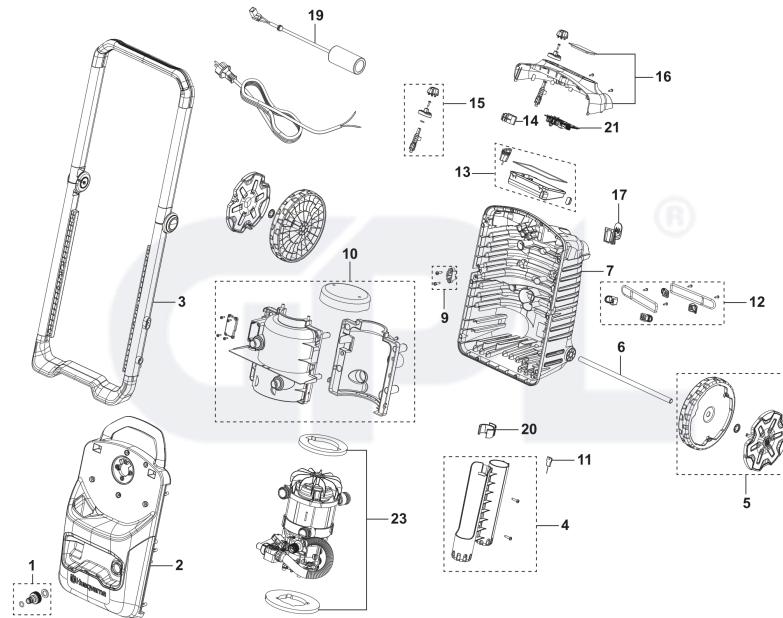

2026-04-10

Husqvarna PW 370 [®]

GPL

PW 370
HOSE REEL

Ref	Article Number	Article Name	Qty	Comment
1	547378301	GREPP	1	HANDLE GRIP
2	547378801	KÅPA	1	HOSE REEL COVERS AND AXLE
3	547379301	SLANGRULLE	1	HOSE REEL SUPPORT
4	547379701	ADAPTER	1	ADAPTER SYSTEM
5	547379801	PACKNING	1	GASKETS FOR ADAPTER SYSTEM

GPL®

PW 370
MOTOR PUMP

Ref	Article Number	Article Name	Qty	Comment
1	596027001	RING	1	
2	547373601	FAN	1	FAN
3	547373801	MOTOR	1	MOTOR 2.1KW50Hz
5	547374501	SKIVA	1	WOBBLE DISC KIT 10.7 DEG
6	592617678	KOLV	1	PISTON COMPLETE KIT 3PCS
7	592617672	O-RING	1	O-RING 72X2 SH90
8	599951701	CYLINDER	1	
9	592617624	SERVICE KIT	1	EASY START KIT
11	592617651	FILTER	1	INLET FILTER MESH SP
13	592617662	BACKVENTIL	1	NON RETURN VALVE COMPLETE
14	547375501	SLANG	1	INTERNAL HP HOSE KIT

15	598527501	VENTIL	1	
16	547376001	MIKROBRYTARE	1	MICROSWITCH BOX COMPLETE
17	592617706	KRAGE	1	THRUST COLLAR WATER KIT
18	503263026	O-RING	1	O-RING 10.0X2.2 NBR 90
19	592617693	VENTILSATS	1	
21	592617653	VENTIL	1	INLET OUTLET VALVE 6PCS
22	592617614	TOPPLOCK	1	
25	547376701	SCREW	1	SCREW M6X70 DIN 912 4PCS
26	592617652	PACKNING	1	INLET GASKET
27	547377201	KOPPLING	1	CONNECTOR WATER
28	547377401	PACKNING	1	Gasket D24XD14.4X3 Nitril SH80
29	547377701	INLOPP	1	WATER INLET FLOW

30	547377901	SEAL	1	CAP SEAL INLET
32	547378201	SENSOR	1	FLOWMETER TEMP SENSOR
33	592617705	LAGER	1	THRUST BALL BEARING

PW 370
OVERVIEW

Ref	Article Number	Article Name	Qty	Comment
1	547366201	SNABBKOPPLING	1	WATER INLET MALE COUPLING
2	547366101	KÅPA	1	COVER PW370
3	547366301	HANDTAG	1	HANDLE COMPLETE
4	547366401	HÅLLARE	1	GUN AND LANCE HOLDER
5	547366601	HJUL	1	WHEEL
6	547366901	HJULAXEL	1	WHEEL AXLE
7	547367001	KÅPA	1	REAR CABINET KIT
9	547367201	HÅLLARE	1	WIRE HOLDER
10	547367401	MOTORKÅPA	1	MPU COVER KIT
11	596024901	CLEANER	1	
12	547367601	KROK	1	HOOKS AND STRAPS