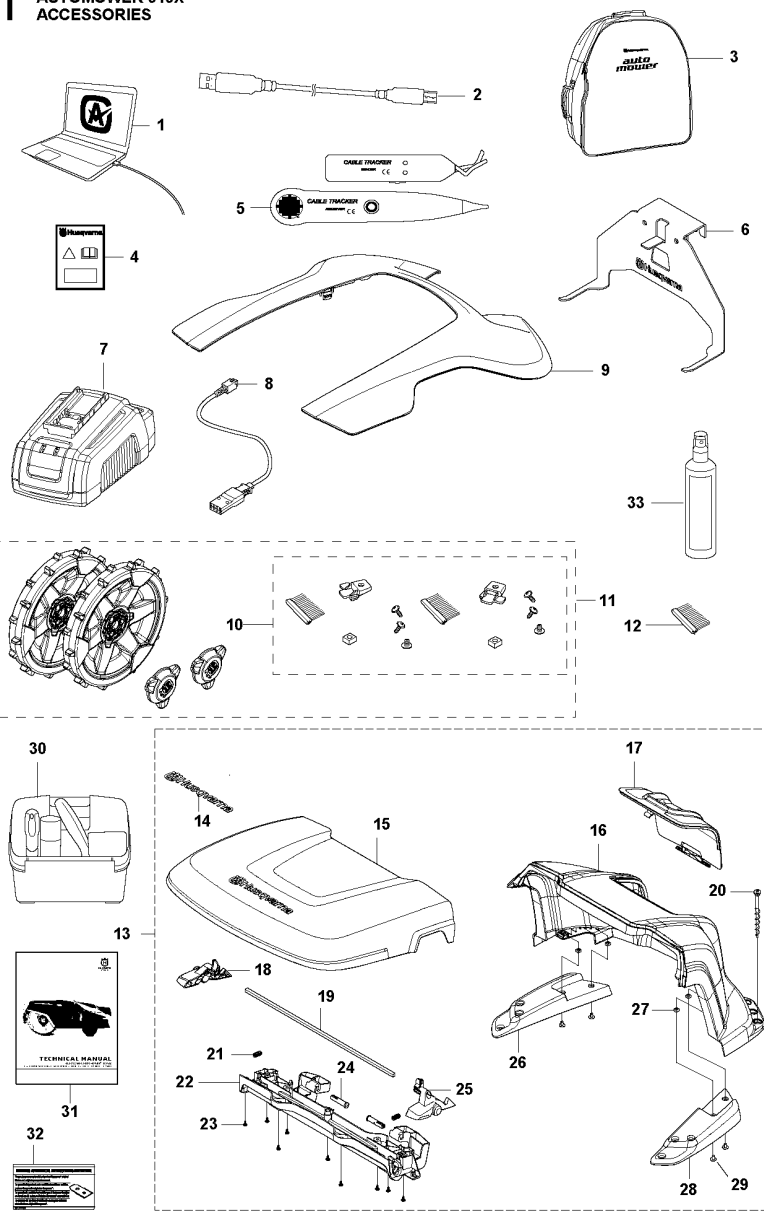

**AUTOMOWER 315X
ACCESSORIES**

Ref	Article Number	Article Name	Qty	Comment
2	577518102	KABEL	2	Service Cable (USB)
3	522916701	VÄSKA	2	Bag
4	580689502	DEKAL	2	Warranty Seal 1pcs
5	577606801	TESTUTRUSTNING	2	Interruption Detector
6	587224001	WALL HANGER	2	Wallhanger 310/315/315X
7	588408401	BATTERILADDARE	2	Quick Charger with Battery Test
8	588202601	KABLAGE KPL	2	Cable Quick Charger
9	590876901	BODY KIT	2	Top Cover Robotic Grey
9	590876903	BODY KIT	2	Top Cover Orange
9	590876902	BODY KIT	2	Top Cover White
10	587235701	BORSTSATS	2	Wheel Brush KIT (Holder x2, Brush x6)