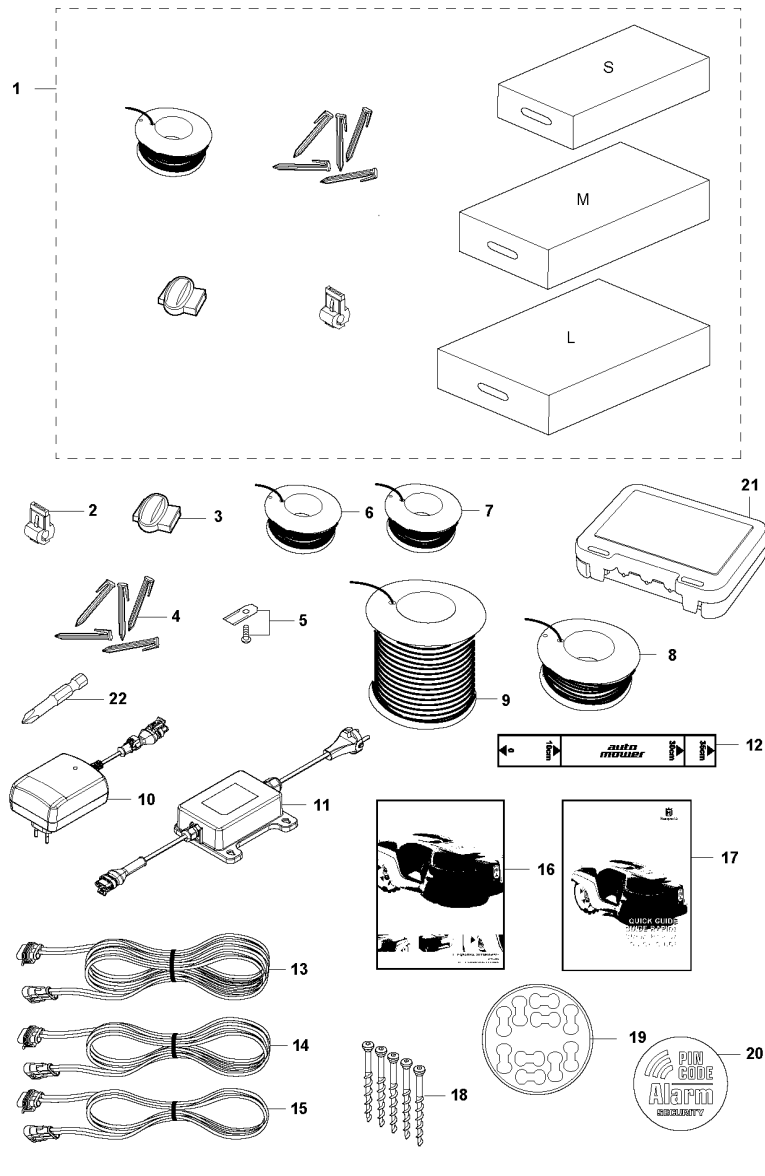

H AUTOMOWER 315X
INSTALLATION ACCESSORIES

Ref	Article Number	Article Name	Qty	Comment
1	967623601	INSTALLATION KIT	1	Installation KIT S: Wire (150 m), Staples (300 pcs),
1	967623602	INSTALLATION KIT	1	Installation KIT M: Wire (250 m), Staples (400 pcs),
1	967623603	INSTALLATION KIT	1	Installation KIT L: Wire (400 m), Staples (600 pcs),
2	535129001	KOPPLING	1	Loop Wire Connector
2	535129002	KOPPLING	1	Loop Wire Connector, Blister Pack, 100 pcs
2	577864801	KOPPLING	1	Loop Wire Connector, Blister Pack, 5 pcs
3	501980201	KOPPLING	1	Coupler
3	501980203	KOPPLING	1	Coupler, 100 pcs
3	577864701	KOPPLING	2	Coupler, Blister Pack, 5 pcs
4	583973401	KLAMMER	1	Staples, 100 pcs