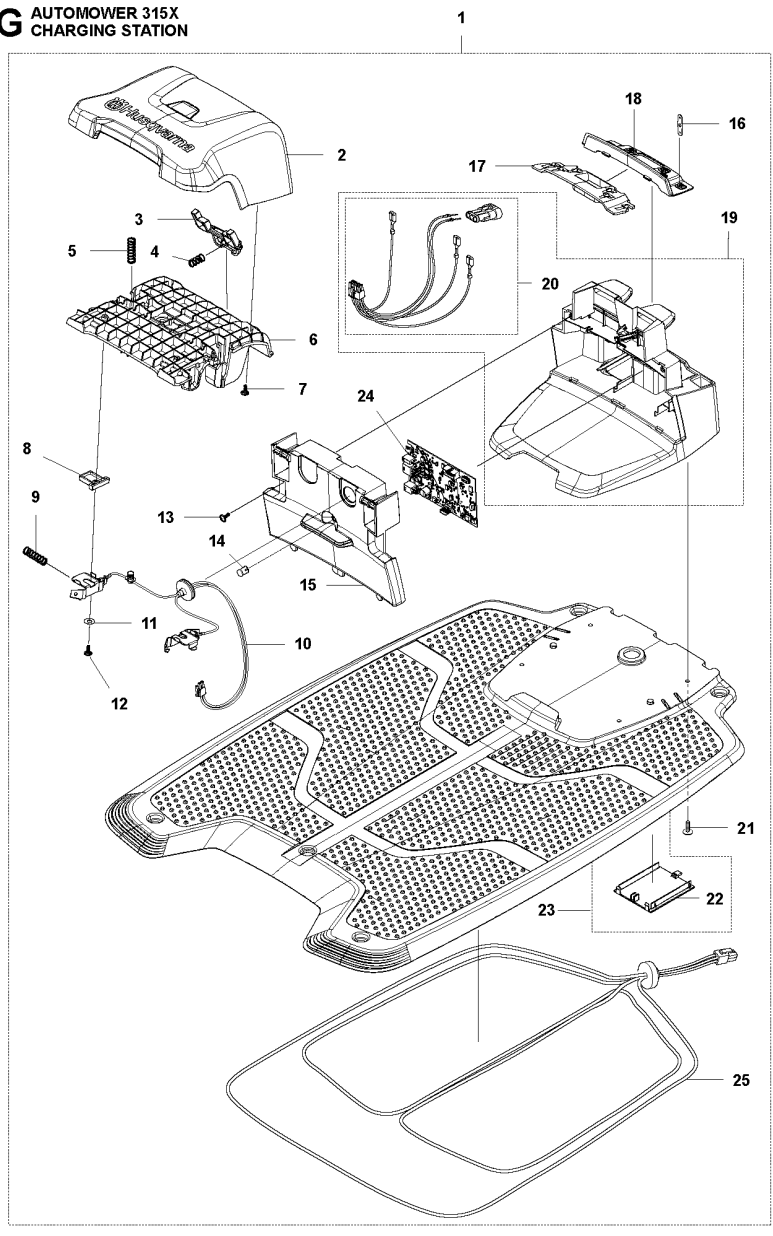

G AUTOMOWER 315X
CHARGING STATION

Ref	Article Number	Article Name	Qty	Comment
1	585164003	LADDSTATION	1	Charging Station
2	585071102	HATT	1	Cap
3	579462402	KNAPP	1	Button - Release
4	574487001	FJÄDER	1	Spring
5	580511401	FJÄDER	2	Spring
6	579458004	RAM	1	Frame
7	575543314	SCREW	4	Screw
8	579460502	DISTANSBRICKA	2	Distance
9	580511401	FJÄDER	2	Spring
10	531242201	KABLAGE KPL	1	Loom Charging Contact
11	734113741	BRICKA	2	Washer